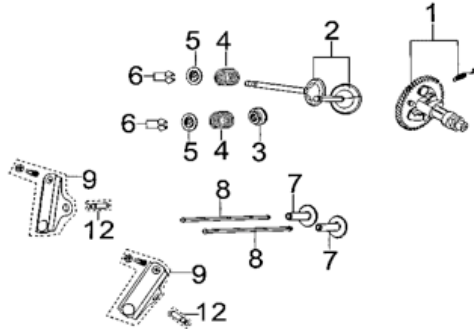

Camshaft Assembly

RP3600

REF. NO.	DESCRIPTION	Part QTY	Part UPC	CAT Individual Part No.	MSRP Part Price	Group QTY	Group UPC	CAT Group Part No.	Group Name	MSRP Group Price	MODEL	Group Dim(mm)				Part Dim (mm)			
												Length	Width	Height	Weight(g)	Length	Width	Height	Weight(g)
1	CAMSHAFT ASSY.	1																	
2	VALVES SET	1																	
3	GUIDE, SEAL	1																	
4	SPRING, VALVE	2																	
5	SEAT, VALVE SPRING	2																	
6	CLAMP, VALVE LOCK	4				1	815683020418	512-8235	CAMSHAFT GP	\$64.64	RP3600	150	155	130	452.6				
7	TAPPET, VALVE	2																	
8	LIFTER SUBASSEMBLY, VALVE	2																	
9	ROCKER ARM, VALVE	2																	
12	ROCKER SHAFT	2																	