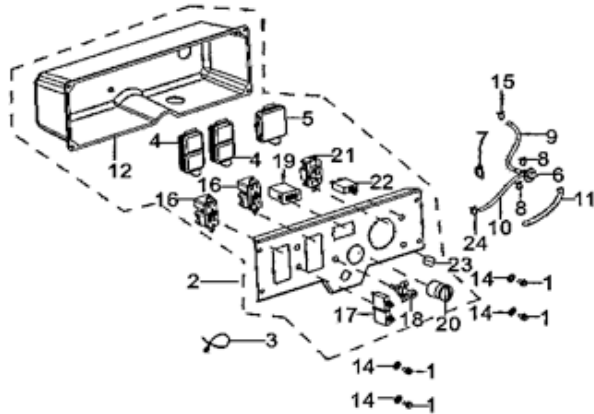

Control Panel Assembly

RP3600

REF. NO.	DESCRIPTION	Part QTY	Part UPC	CAT Individual Part No.	MSRP Part Price	Group QTY	Group UPC	CAT Group Part No.	Group Name	MSRP Group Price	MODEL	Group Dim(mm)				Part Dim (mm)			
												Length	Width	Height	Weight(g)	Length	Width	Height	Weight(g)
1	BOLT	4																	
2	PANEL SUBASSEMBLY, CONTROL	1				1	815683020791	512-8254	PANEL GP-CONT -B	\$139.29	RP3600	405	160	120	1706.9				
14	WASHER	4																	
6	FUEL VALVE	1	815683020722	511-7283	\$3.95											57	33	57	8.2
7	FUEL VALVE BASEMENT	1				1	815683020807	512-8255	VALVE GP-FUEL	\$16.14	RP3600	60	35	60	58				
8	CLAMP	2																	
9	TUBE, FUEL	1																	
10	TUBE, FUEL	1																	
11	TUBE, FUEL	1																	
15	CLAMP	1																	
24	CLAMP	1																	
4	RAIN COVER	1	815683020739	511-8898	\$3.34						RP3600					65	50	15	26.4
5	RAIN COVER, DUPLEX	1	815683020746	511-8896	\$3.46						RP3600					65	50	15	26.4
20	SWITCH SUBASSEMBLY	1	815683020753	511-8053	\$5.67						RP3600					109	38	30	160
21	SOCKET SUBASSEMBLY, POWER SUPPLY	1	815683020760	511-8059	\$6.14						RP3600					95	51	51	90
22	PROTECTOR, OVERCURRENT	1	815683020777	511-8048	\$4.11						RP3600					115	40	90	90
23	LED LIGHT	1	815683020784	501-5081	\$19.80						RP3600					57	33	57	75