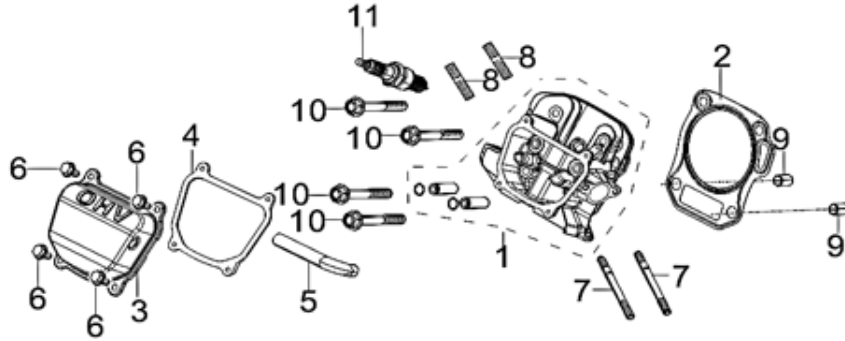

Crankcase Assembly

RP3600

REF. NO.	DESCRIPTION	Part QTY	Part UPC	CAT Individual Part No.	MSRP Part Price	Group QTY	Group UPC	CAT Group Part No.	Group Name	MSRP Group Price	MODEL	Group Dim(mm)				Part Dim (mm)				
												Length	Width	Height	Weight(g)	Length	Width	Height	Weight(g)	
1	CRANKCASE SUBASSEMBLY	1																		
10	DRAIN PIPE	1				1	815683020319	512-8229	CRANKCASE GP	\$133.06	RP3600	285	170	250	2770					
11	SEAL, OIL	1																		
12	BEARING DEEP GROOVE BALL	1																		
14	BOLT, DRAIN PLUG	1																		
15	WASHER FLAT	1																		
2	SENSOR, ENGINE OIL	1				1	815683020326	512-8230	SENSOR GP-LEVEL	\$19.73	RP3600	90	70	70	65.3					
4	BOLT	2																		
13	NUT	1																		
5	COTTER	1																		
6	WASHER FLAT	1				1	815683020333	512-8231	LEVER GP-CAL	\$2.19	RP3600	80	40	10	19.2					
7	ARM, GOVERNOR	1																		
17	GEAR AS-GOVERNOR	1	815683020302	511-8846	\$12.04						RP3600					55	50	50	29	