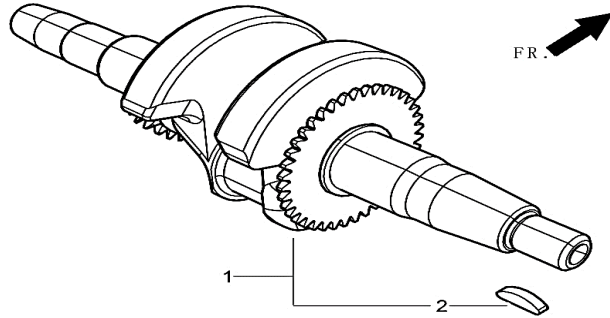

Crankshaft Assembly

RP3600

REF. NO.	DESCRIPTION	Part QTY	Part UPC	CAT Individual Part No.	MSRP Part Price	Group QTY	Group UPC	CAT Group Part No.	Group Name	MSRP Group Price	MODEL	Group Dim(mm)				Part Dim (mm)				
												Length	Width	Height	Weight(g)	Length	Width	Height	Weight(g)	
1	CRANKSHAFT ASSY.	1	815683020395	511-7266	\$66.89							RP3600					250	100	90	1732