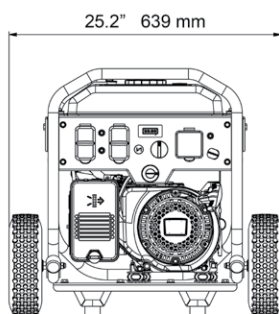

## Dimensions and Weights

ASSEMBLED	
Height	23.0 in / 583 mm
Width	25.2 in / 639 mm
Length	28.4 in / 721 mm
Extended Length	38.7 in / 982 mm
Unit Weight (Dry)	125 lbs / 57 kg

CARTON	
Height	21.7 in / 550 mm
Width	20.5 in / 520 mm
Length	29.7 in / 755 mm
Shipping Weight	134 lbs / 61 kg