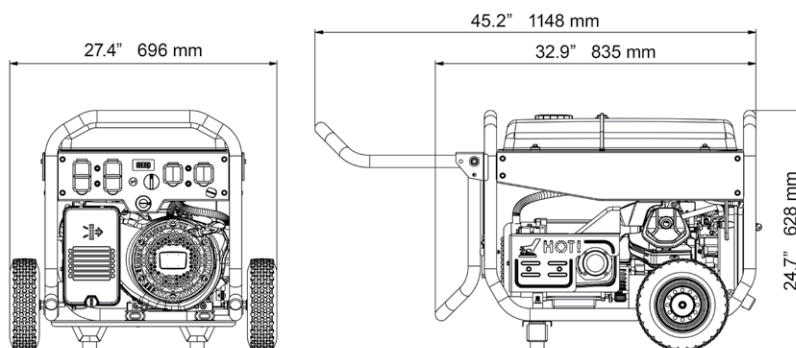

## Dimensions and Weights

ASSEMBLED	
Height	24.7 in / 628 mm
Width	27.4 in / 696 mm
Length	32.9 in / 835 mm
Extended Length	45.2 in / 1148 mm
Unit Weight (Dry)	207 lbs / 94 kg

CARTON	
Height	23.2 in / 590 mm
Width	22.6 in / 575 mm
Length	34.4 in / 875 mm
Shipping Weight	219 lbs / 99 kg