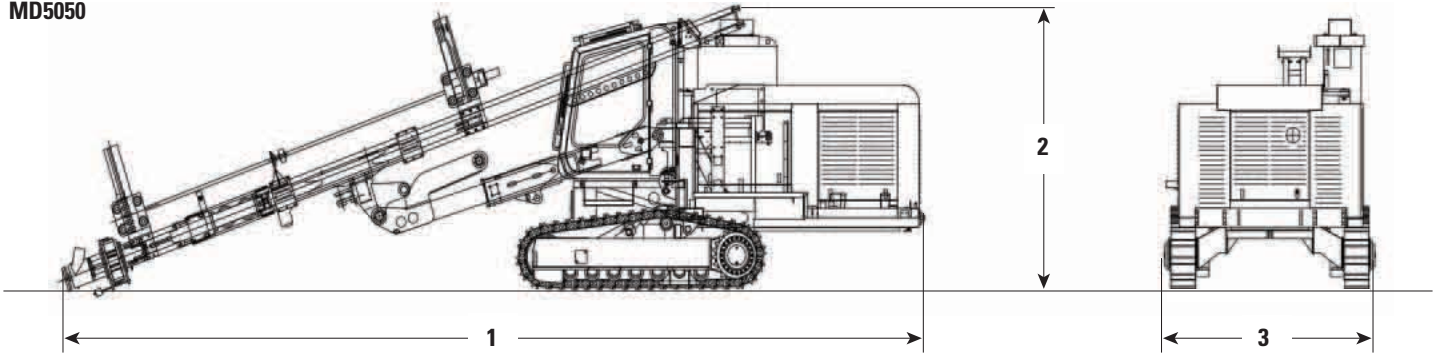

# MD5050/MD5050 T Track Drills

## Dimensions

All dimensions are approximate.

MD5050

MD5050 T

	MD5050		MD5050 T	
1 Shipping Length	10.7 m	35 ft	11.4 m	37.3 ft
2 Shipping Height	3.2 m	10.5 ft	3.5 m	11.5 ft
3 Shipping Width	2.6 m	8.5 ft	2.7 m	8.7 ft