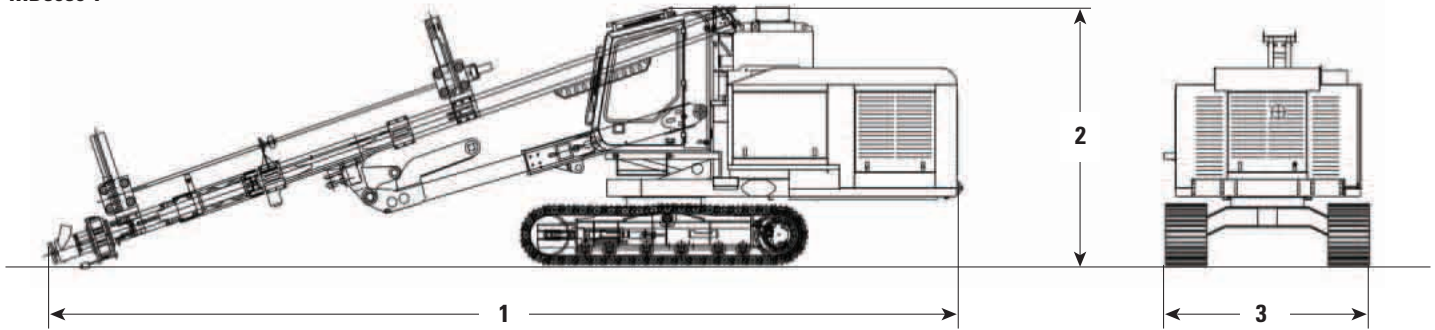

# MD5050/MD5050 T Track Drills

## Dimensions

All dimensions are approximate.

MD5050

MD5050 T

	MD5050		MD5050 T	
1 Shipping Length	10.7 m	35 ft	11.4 m	37.3 ft
2 Shipping Height	3.2 m	10.5 ft	3.5 m	11.5 ft
3 Shipping Width	2.6 m	8.5 ft	2.7 m	8.7 ft