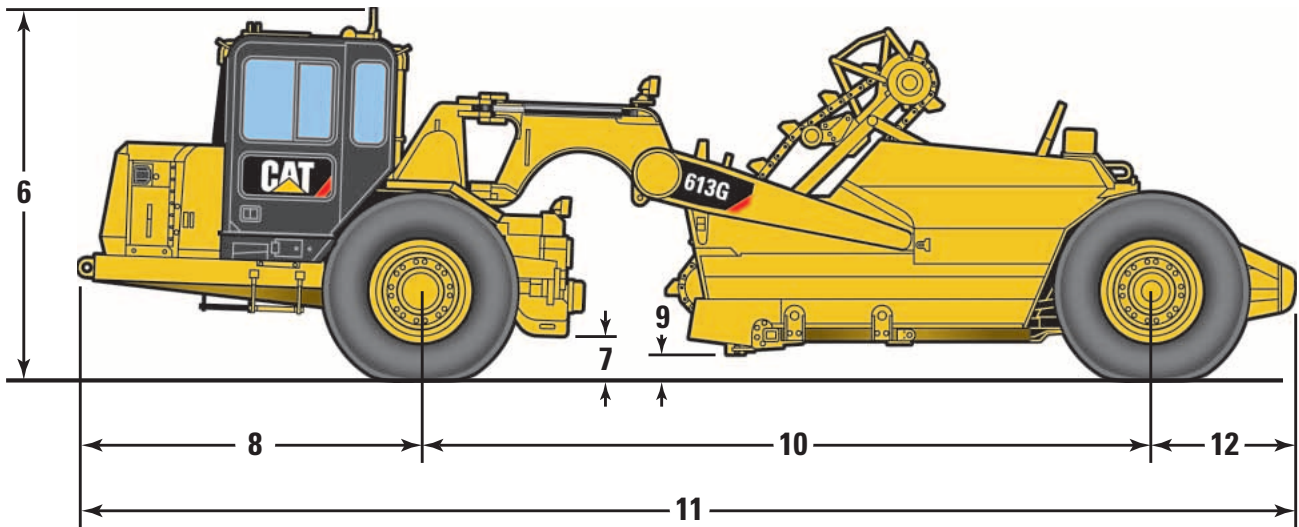

613G Wheel Tractor-Scraper

Dimensions

All dimensions are approximate.

	mm	in
1 Width – tractor	2430	95.7
2 Width of cut, to router bits	2430	95.7
3 Width – inside of bowl	2203	86.7
4 Width – rear tire center lines	1797	70.7
5 Width – outside rear tires	2430	95.7
6 Height – overall shipping	3190	125.6

	mm	in
7 Ground clearance – tractor	367	14.4
8 Front of tractor to front axle	2934	115.5
9 Height – scraper blade maximum	571	22.5
10 Wheelbase	6264	246.6
11 Length – overall machine	10 419	410.2
12 Rear axle to rear of machine	1221	48.1

613G Wheel Tractor-Scraper

613G Rimpull

Gross Weight

E - Empty
L - Loaded