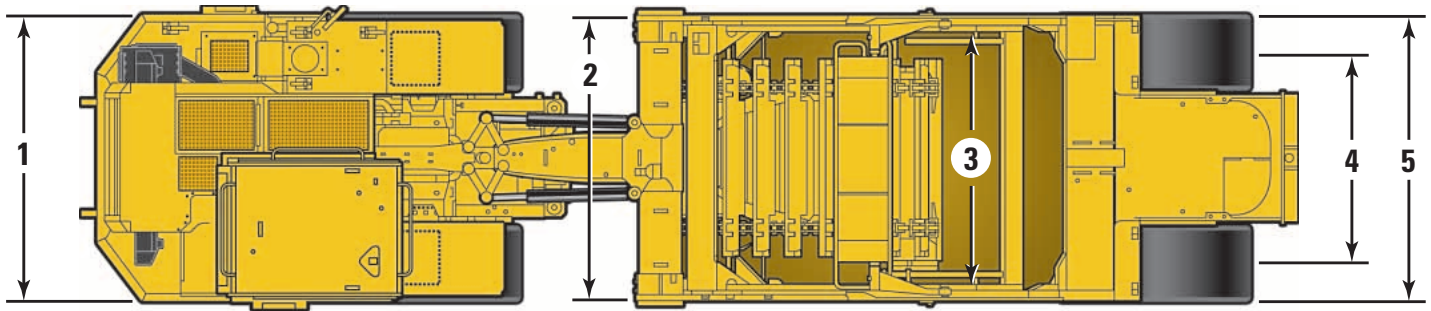

613G Wheel Tractor-Scraper

Dimensions

All dimensions are approximate.

	mm	in
1 Width – tractor	2430	95.7
2 Width of cut, to router bits	2430	95.7
3 Width – inside of bowl	2203	86.7
4 Width – rear tire center lines	1797	70.7
5 Width – outside rear tires	2430	95.7
6 Height – overall shipping	3190	125.6

	mm	in
7 Ground clearance – tractor	367	14.4
8 Front of tractor to front axle	2934	115.5
9 Height – scraper blade maximum	571	22.5
10 Wheelbase	6264	246.6
11 Length – overall machine	10 419	410.2
12 Rear axle to rear of machine	1221	48.1

613G Wheel Tractor-Scraper

613G Rimpull

Gross Weight

E - Empty
L - Loaded