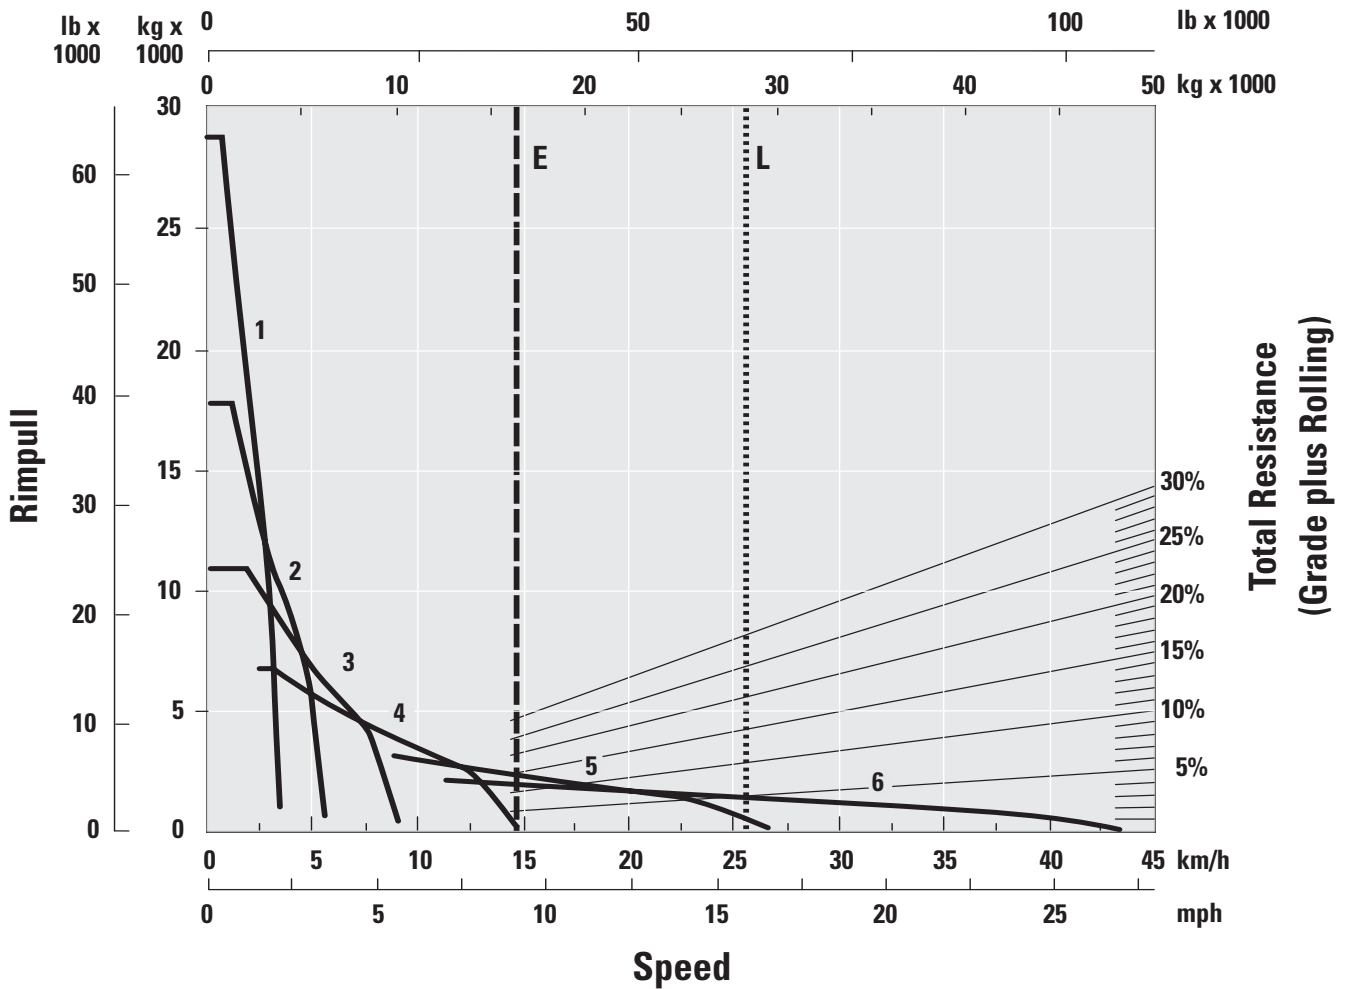

613G Wheel Tractor-Scraper

Dimensions

All dimensions are approximate.

	mm	in
1 Width – tractor	2430	95.7
2 Width of cut, to router bits	2430	95.7
3 Width – inside of bowl	2203	86.7
4 Width – rear tire center lines	1797	70.7
5 Width – outside rear tires	2430	95.7
6 Height – overall shipping	3190	125.6

	mm	in
7 Ground clearance – tractor	367	14.4
8 Front of tractor to front axle	2934	115.5
9 Height – scraper blade maximum	571	22.5
10 Wheelbase	6264	246.6
11 Length – overall machine	10 419	410.2
12 Rear axle to rear of machine	1221	48.1

613G Wheel Tractor-Scraper

613G Rimpull

Gross Weight

E - Empty
L - Loaded