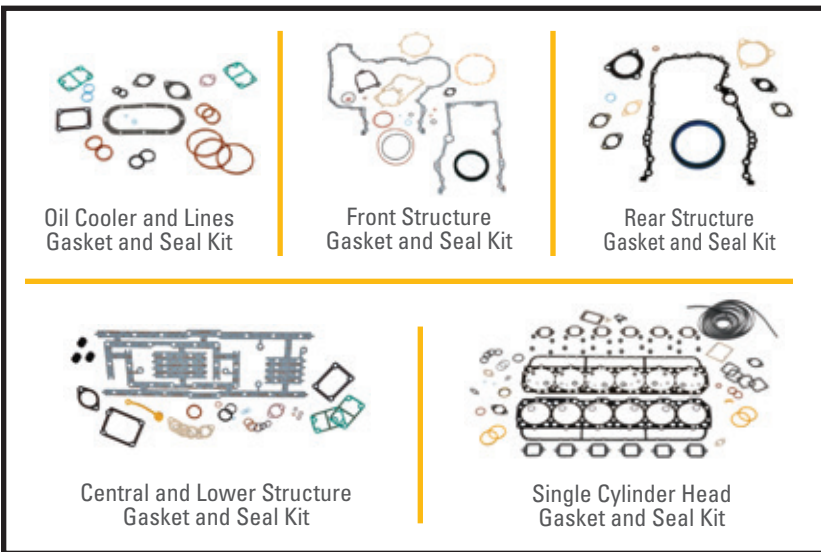

## BUNDLED REPAIR SOLUTIONS

Our bundled repair solutions are built on expertise, built for critical applications and with parts built to last.

They're made to restore engine performance, simplify engine maintenance and lower your total cost of ownership.

# YOU CHOOSE.

**START WITH THE FOUNDATIONAL LEVEL:  
SELECT OUR PREPACKAGED FOUNDATIONAL LEVEL KIT  
OR CUSTOMIZE YOUR OWN SOLUTION.**

**OPTION 1 – FOUNDATIONAL LEVEL KIT**

Contains all required gasket kits and other 100% replacement parts.

**OR**

**OPTION 2 – CUSTOMIZE YOUR OWN SOLUTION**

Select as many gasket kits as you need.

Also consider adding key components necessary to improve overhaul effectiveness, including:

- Oil filters
- Fuel filters
- Studs
- Thermostats
- Lock nuts
- Bushings
- Washers
- Plugs