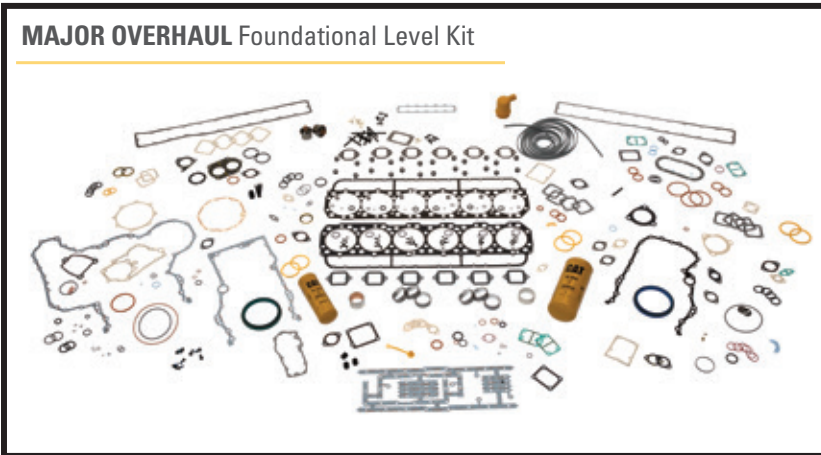

## BUNDLED REPAIR SOLUTIONS

Our bundled repair solutions are built on expertise, built for critical applications and with parts built to last.

They're made to restore engine performance, simplify engine maintenance and lower your total cost of ownership.

# YOU CHOOSE.

**START WITH THE FOUNDATIONAL LEVEL:  
SELECT OUR PREPACKAGED FOUNDATIONAL LEVEL KIT  
OR CUSTOMIZE YOUR OWN SOLUTION.**

**OPTION 1 – FOUNDATIONAL LEVEL KIT**

Contains all required gasket kits and other 100% replacement parts.