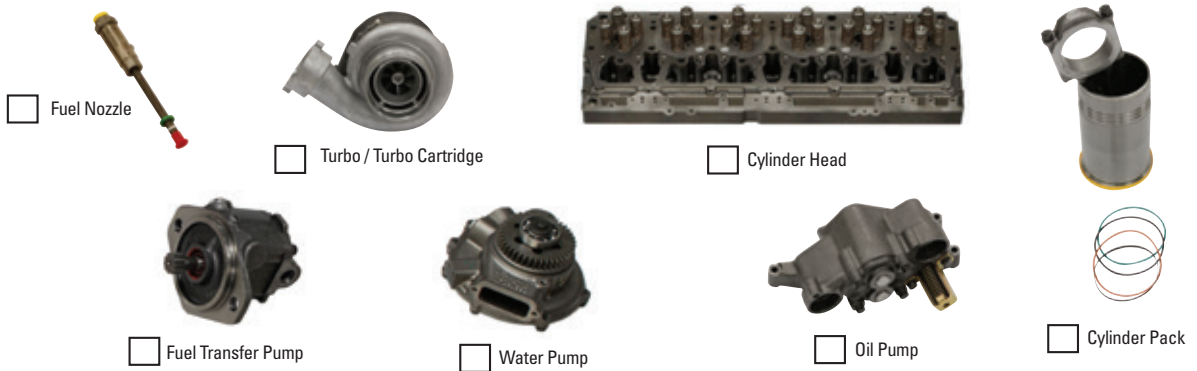

MAJOR OVERHAUL

MAJOR OVERHAUL – ADVANCED and OPTIMAL LEVELS			
	ADVANCED	OPTIMAL	
	Additional Benefits: Keep all the features from our Foundational Level, but with our Advanced Level, you add parts specific to your engine needs. Customize your overhaul – and increase your value.	Maximum Benefits: Bring your engine to original factory specifications and performance. This is our most comprehensive overhaul solution – and our best value, including all the features and benefits from our Foundational Level.	
Major Overhaul Foundational Kit	✓		✓
Cylinder Head/Rebuild Kit	Choose the FOUNDATIONAL LEVEL option that is right for you, PLUS choose ONE or MORE primary components from the list.*		✓
Cylinder Pack			✓
Fuel Transfer Pump			✓
Fuel Nozzle			✓
Oil Pump			✓
Turbo/Turbo Cartridge			✓
Water Pump			✓
Ask your dealer for promotions specific to your solution.			

ADVANCED: Choose **ONE OR MORE** components ☒

OPTIMAL: Choose **ALL** components ☒

For your most effective overhaul, we recommend inspecting, reconditioning or replacing additional components, including:

- Rod bearings
- Thrust plates
- Main bearings
- Hoses
- Connectors

* Contents will vary based on engine configuration.