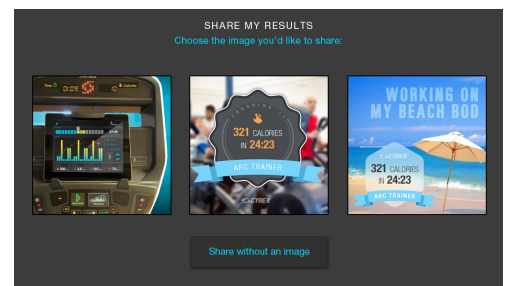

SHARE RESULTS Users can share their results with friends and family via social media networks or fitness apps like Runkeeper.

TRACK PROGRESS Once a workout is completed, Cybex FIT displays a summary of the time elapsed, calories burned and distance traveled. Users can also repeat favorite workouts.