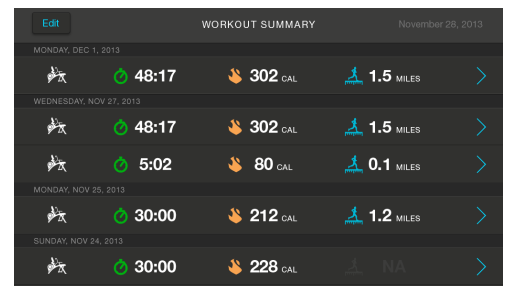

Shown with iPad* and Cybex FIT app. Cybex FIT lets users create workouts, track progress, and share results.

To learn more about the 500 Cardio Series and Cybex FIT, visit cybexintl.com

*iPad not included. For use with products installed with optional iPod/iPhone connector.

CREATE WORKOUTS Choose from a range of workout options, intensity levels, and target goals to create a customized plan.

CONTROL SETTINGS Users can target muscles and control the speed, intensity, and resistance levels from their iPad in real time.

SHARE RESULTS Users can share their results with friends and family via social media networks or fitness apps like Runkeeper.

TRACK PROGRESS Once a workout is completed, Cybex FIT displays a summary of the time elapsed, calories burned and distance traveled. Users can also repeat favorite workouts.