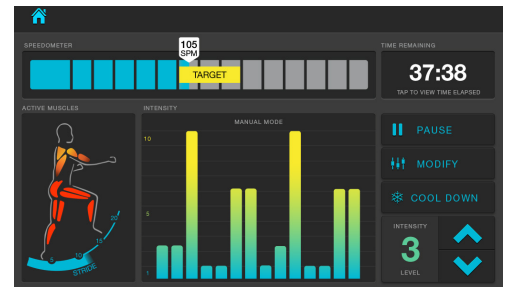

Users can simply download the free app right onto their iPad for access to a full suite of exciting digital features and controls that lets them personalize their workout experience. The Cybex FIT app is available for the iPad and iPad mini on the App Store.

Shown with iPad* and Cybex FIT app. Cybex FIT lets users create workouts, track progress, and share results.

To learn more about the 500 Cardio Series and Cybex FIT, visit cybexintl.com

*iPad not included. For use with products installed with optional iPod/iPhone connector.

CREATE WORKOUTS Choose from a range of workout options, intensity levels, and target goals to create a customized plan.

CONTROL SETTINGS Users can target muscles and control the speed, intensity, and resistance levels from their iPad in real time.

SHARE RESULTS Users can share their results with friends and family via social media networks or fitness apps like Runkeeper.

TRACK PROGRESS Once a workout is completed, Cybex FIT displays a summary of the time elapsed, calories burned and distance traveled. Users can also repeat favorite workouts.