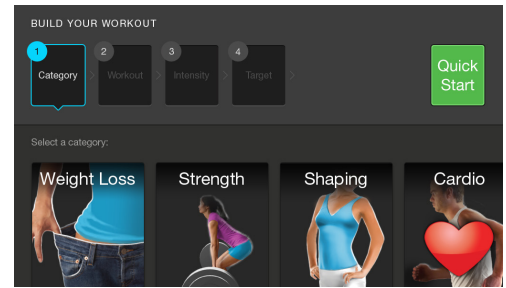

Users can simply download the free app right onto their iPad for access to a full suite of exciting digital features and controls that lets them personalize their workout experience. The Cybex FIT app is available for the iPad and iPad mini on the App Store.

CREATE WORKOUTS Choose from a range of workout options, intensity levels, and target goals to create a customized plan.

CONTROL SETTINGS Users can target muscles and control the speed, intensity, and resistance levels from their iPad in real time.