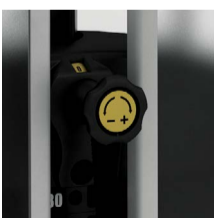

- **Twist select incremental weight system:** Allows user to adjust weight quickly and simply in 5 pound increments.