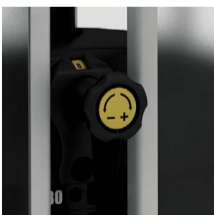

FEATURES

- **Knee pads:** Minimize knee stress.
- **Weight stack:** Serves as privacy shield.
- **Dual footbars:** Accommodate a wide range of user heights.

USER AMENITIES

- **Placards:** Review proper set-up, movement and muscles trained. QR codes provide access to step-by-step videos demonstrating correct form and multiple exercise options.

- **Smartphone/tablet holder:** Your mobile device is safe and secure with our adjustable clip, designed for all smartphones and tablets. Simply clip in and go.

- **Water bottle/towel holder:** Keep your water and towel within arm's reach with our convenient water bottle and towel holder, standard on every Prestige machine.