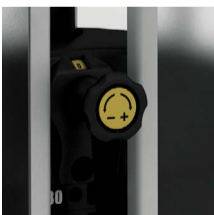

Prestige VRS

Fly/Rear Delt

21-piece strength line provides a premium option for facilities seeking an exceptionally versatile, user-friendly, biomechanically correct solution for “walkup and workout” users.

FEATURES

- **Floating inputs:** Adjust for varied arm lengths.
- **Grips:** Are optimized for hand placement variety without needing to adjust the seat.
- **Gas-spring-assisted seat:** Makes it easy for users to get a natural and comfortable workout.

USER AMENITIES

- **Placards:** Review proper set-up, movement and muscles trained. QR codes provide access to step-by-step videos demonstrating correct form and multiple exercise options.
- **Smartphone/tablet holder:** Your mobile device is safe and secure with our adjustable clip, designed for all smartphones and tablets. Simply clip in and go.
- **Water bottle/towel holder:** Keep your water and towel within arm's reach with our convenient water bottle and towel holder, standard on every Prestige machine.
- **Twist select incremental weight system:** Allows user to adjust weight quickly and simply in 5 pound increments.