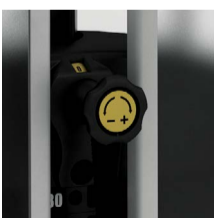

- **Twist select incremental weight system:** Allows user to adjust weight quickly and simply in 5 pound increments.