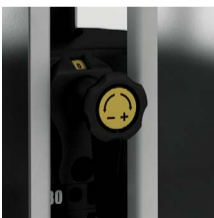

- **Twist select incremental weight system:** Allows user to adjust weight quickly and simply in 5 pound increments.