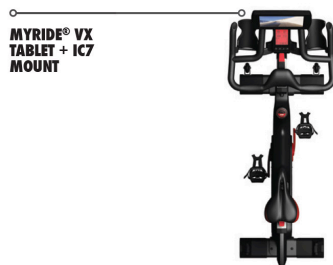

MyRide VX Personal Package

MYRIDE® VX
TABLET + IC7
MOUNT

Hardware

1X TABLET FOR ON-DEMAND VIRTUAL WORKOUT SELECTION

1X Tablet For On-Demand Virtual Workout Selection 1X Indoor Cycle Tablet Mount

Apps

Myride® Studio Coach

Myride® Tour Coach

Myride® + Live

*NO AUDIO VISUAL EQUIPMENT IS REQUIRED. HEADPHONES NOT INCLUDED.

WORLD HEADQUARTERS

9525 Bryn Mawr Avenue · Rosemont · IL
60018 USA T + 847.288.3300 ·
lifefitness.com

© 2017 Cybex is a registered trademark of Cybex International, Inc., a subsidiary of Brunswick Corporation.
© 2017 Indoor Cycling Group is a registered trademark of Protokon Kft., a subsidiary of Brunswick Corporation.
Specifications subject to change. Actual color may differ from samples shown.