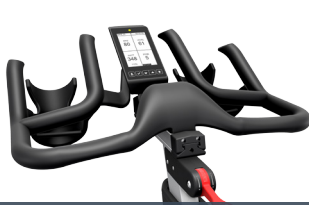

IC7 Indoor Cycle

Powered by ICG®

WATT RATE DIRECT POWER METER

SELF POWERED GENERATOR

2-STAGE DRIVE TRAIN

300 DEGREE MAGNETIC RESISTANCE

WATTRATE® TFT COMPUTER

COACH BY COLOR

SPECIFICATIONS

Power Measurement (Watt)	WattRate® Direct Power Meter (+/-1%)
Computer	WattRate® TFT Computer
Computer Power Supply	Self-powered generator with LiPo battery
Training Intensity Guide	Coach By Color® (user & instructor)
Connect Technology	Bluetooth and ANT+
Workout Tracking	ICG Training App
Resistance System	Magnetic
Emergency S Top	Push (EN-957-10)
Flywheel	Rear, aluminum, evenly-weighted
Drivetrain	2-Stage Hybrid Poly-V & tooth belt
Drivetrain Gear Ratio	1 : 11
Frame Color	Matte slate
Frame Material	Steel
Shrouds/Guards	Full frame
Frame Design	Off-set
Adjustment Type	Levers
Posts & Sliders	Aluminum, pin-to-lock adjustment
User Assist Adjustments	Handlebar and saddle assisted
Q Factor	155mm / 6.1"
Crank Type	CrMo 172,5mm / 6.79"
Pedal Type	Dual-sided SPD & toe cage
Handlebar	Ergo-formed, multi position, soft PVC
Handlebar Adjustments	Vertical & horizontal
Saddle	Unisex padded sport saddle
Saddle Adjustments	Vertical & horizontal
Water Bottle Holder	Dual, integrated on handlebar
Frame Stabilizer Bars	Oversized, hidden bolts & fixings
Protection & Stretch Plates	Molded form-fit with stretch plate
Max User Weight	150 kg / 330 lbs
Assembled Weight	54kg / 119lbs
Assembled Dimensions	L132xW52xH120cm / 52"x20.5"x47.2"
Leveling Feet	4
Transport Wheels	2
Warrant Y (Parts)	3 Years*