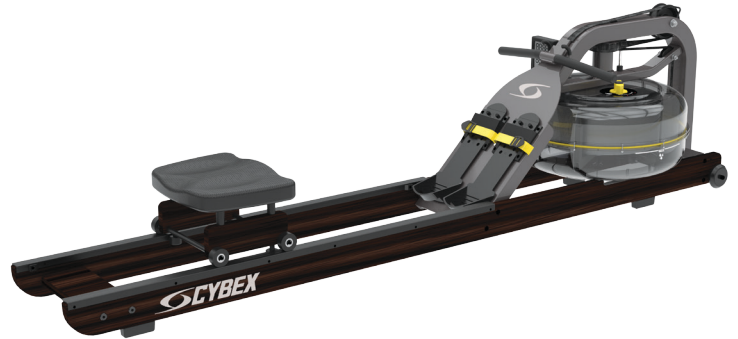

Home Fitness

Hydro Rower

The Cybex Hydro Rower is the ideal solution for a total-body, non-impact workout from the comfort of your home.

FEATURES

- **Easy Resistance Adjustment:** The Hydro Rower features four resistance levels that can be adjusted on-the-fly to accommodate and challenge every rower. Removing the need to add or siphon water to change your workout level.
- **Fluid Water Technology:** The unique resistance system delivers a smooth and natural feel, providing constant resistance with each stroke.
- **Attention to Design:** A walnut brown wood finish and steel frame provide the premium look you've come to expect from Cybex and will be a great addition to any home training environment.

USER AMENITIES

- **Compact and Easy to Move:** Compact design and front wheels make the Hydro Rower easy to move and easy to store with an optional stand.

- **Track Your Row:** Console displays workout details including time, distance, strokes per minute, and 500-meter split time, as well as heart rate monitoring with optional receiver and chest strap.

- **Adjustable:** An adjustable footboard and foot straps make for a comfortable and safe rowing experience throughout your workout.

SPECIFICATIONS

Product Number	30HR1*
Dimensions L x W x H	84" x 20.5" x 22" (213 cm x 52 cm x 56 cm)
Weight	71 lbs (32 kg) without water 108 lbs (49 kg) with water
Max User Weight	330 lbs (150 kg)
Resistance	Fluid technology with 4 levels
Seat to Floor Distance	11.5" (29 cm)
Readouts	Time, distance, strokes per minute, 500-meter split time, calories/hour and watts. Heart rate monitoring available with optional receiver and chest strap package.
Adjustments	Footboard with foot straps
Transport Wheels	Yes
Power Requirements	2 x AA batteries
Ergonomic Handle	Angled handle minimizes strain on hands, wrists and arms. Wide grip to suit all users.
Storage	Store vertically. Stand optional.