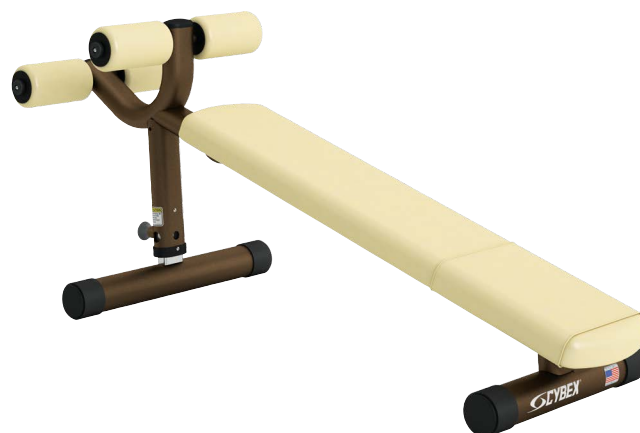

## Adjustable Decline Bench

The Cybex Free Weight equipment line complements the entire range of Cybex strength products. The sleek design seamlessly integrates the products into your facility's environment and provides the Cybex brand identity to your members value in strength equipment.

### EXTREME STRENGTH

An effective training option every gym needs. Cybex Free Weights look good and are constructed for ease of use. They share the same design elements as Cybex Selectorized and Cybex Plate Loaded equipment for the ultimate in a well-designed gym.

- Cybex science and design in a free weight line.
- Who said hard core has to be intimidating?
- Built tough to keep looking new.

### FEATURES

- Back pad adjusts from 15° to 30° in eight settings.
- Legs are supported and knees are elevated to reduce lower back strain.