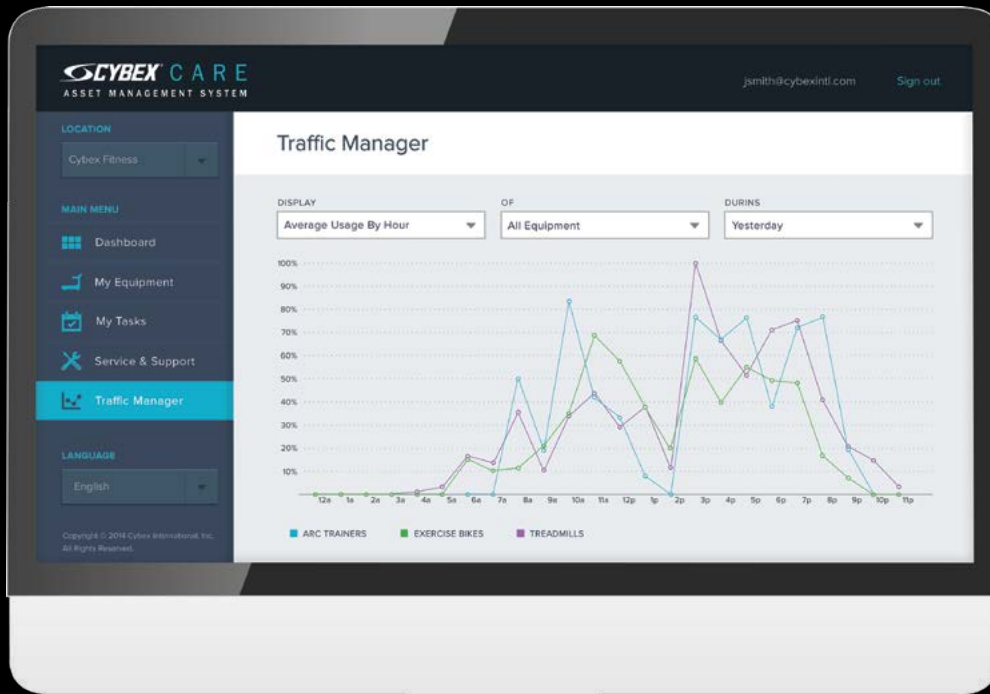

Cybex Care Traffic Manager:
Understand traffic